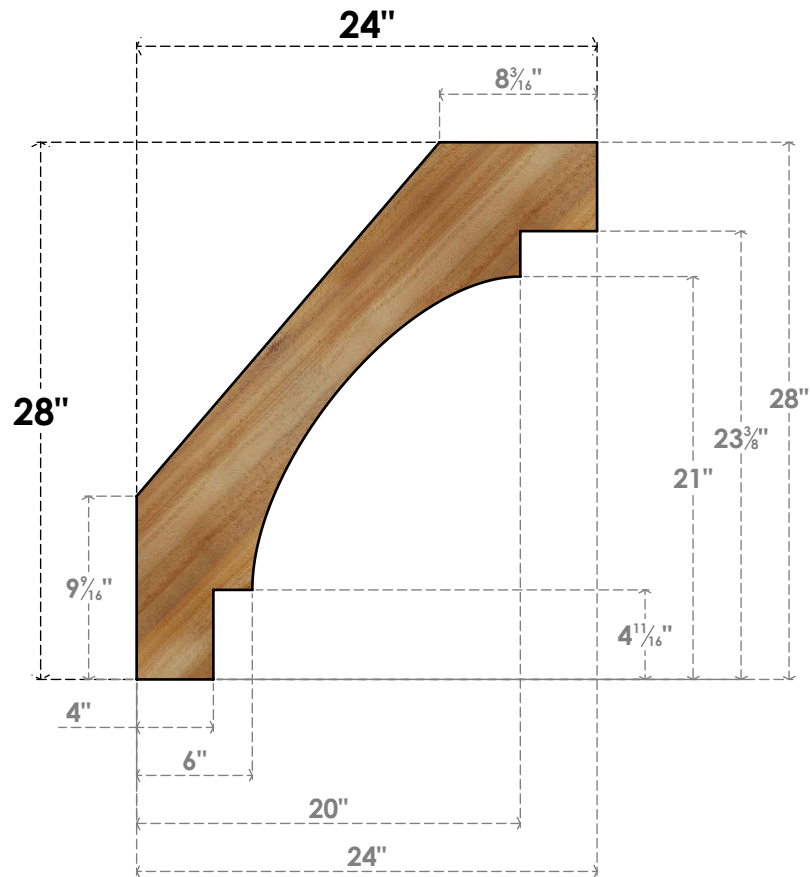

BRC04X24X28MRC00RWR

4"W X 24"D X 28"H MERCED ROUGH SAWN BRACE, WESTERN RED CEDAR

SIDE

FRONT

EKENA MILLWORK
 2300 WEST MAIN ST.
 CLARKSVILLE, TX 75426
 TOLL FREE: 866-607-0453
 WWW.EKENAMILLWORK.COM

NOTES

1. INSTALLATION TO BE COMPLETED IN ACCORDANCE WITH MANUFACTURER'S SPECIFICATIONS.
2. DRAWING MAY NOT BE TO SCALE
3. THIS DRAWING IS INTENDED FOR DESIGN AND PLANNING PURPOSES ONLY.
4. ALL INFORMATION CONTAINED HEREIN WAS CURRENT AT THE TIME OF DEVELOPMENT BUT MUST BE REVIEWED AND APPROVED BY THE PRODUCT MANUFACTURER TO BE CONSIDERED ACCURATE.
5. PRODUCTS ARE NOT KILN DRIED. THIS ITEM IS UNIQUE AND WILL CONTAIN THE NATURAL VARIATIONS THAT THE WOOD SPECIES OFFERS. THIS MAY RESULT IN VARIATIONS UP TO 1/4"