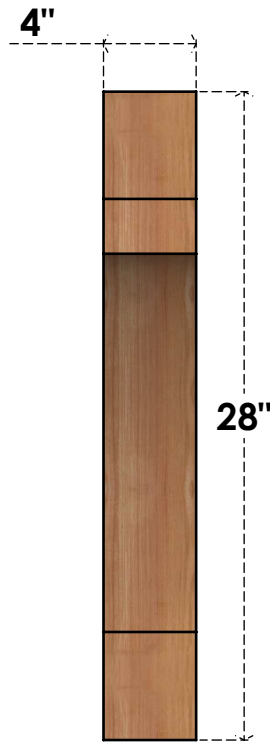

BRC04X24X28MRC00RWR

4"W X 24"D X 28"H MERCED ROUGH SAWN BRACE, WESTERN RED CEDAR

SIDE

FRONT

EKENA MILLWORK
 2300 WEST MAIN ST.
 CLARKSVILLE, TX 75426
 TOLL FREE: 866-607-0453
 WWW.EKENAMILLWORK.COM

NOTES

1. INSTALLATION TO BE COMPLETED IN ACCORDANCE WITH MANUFACTURER'S SPECIFICATIONS.
2. DRAWING MAY NOT BE TO SCALE
3. THIS DRAWING IS INTENDED FOR DESIGN AND PLANNING PURPOSES ONLY.
4. ALL INFORMATION CONTAINED HEREIN WAS CURRENT AT THE TIME OF DEVELOPMENT BUT MUST BE REVIEWED AND APPROVED BY THE PRODUCT MANUFACTURER TO BE CONSIDERED ACCURATE.
5. PRODUCTS ARE NOT KILN DRIED. THIS ITEM IS UNIQUE AND WILL CONTAIN THE NATURAL VARIATIONS THAT THE WOOD SPECIES OFFERS. THIS MAY RESULT IN VARIATIONS UP TO 1/4"